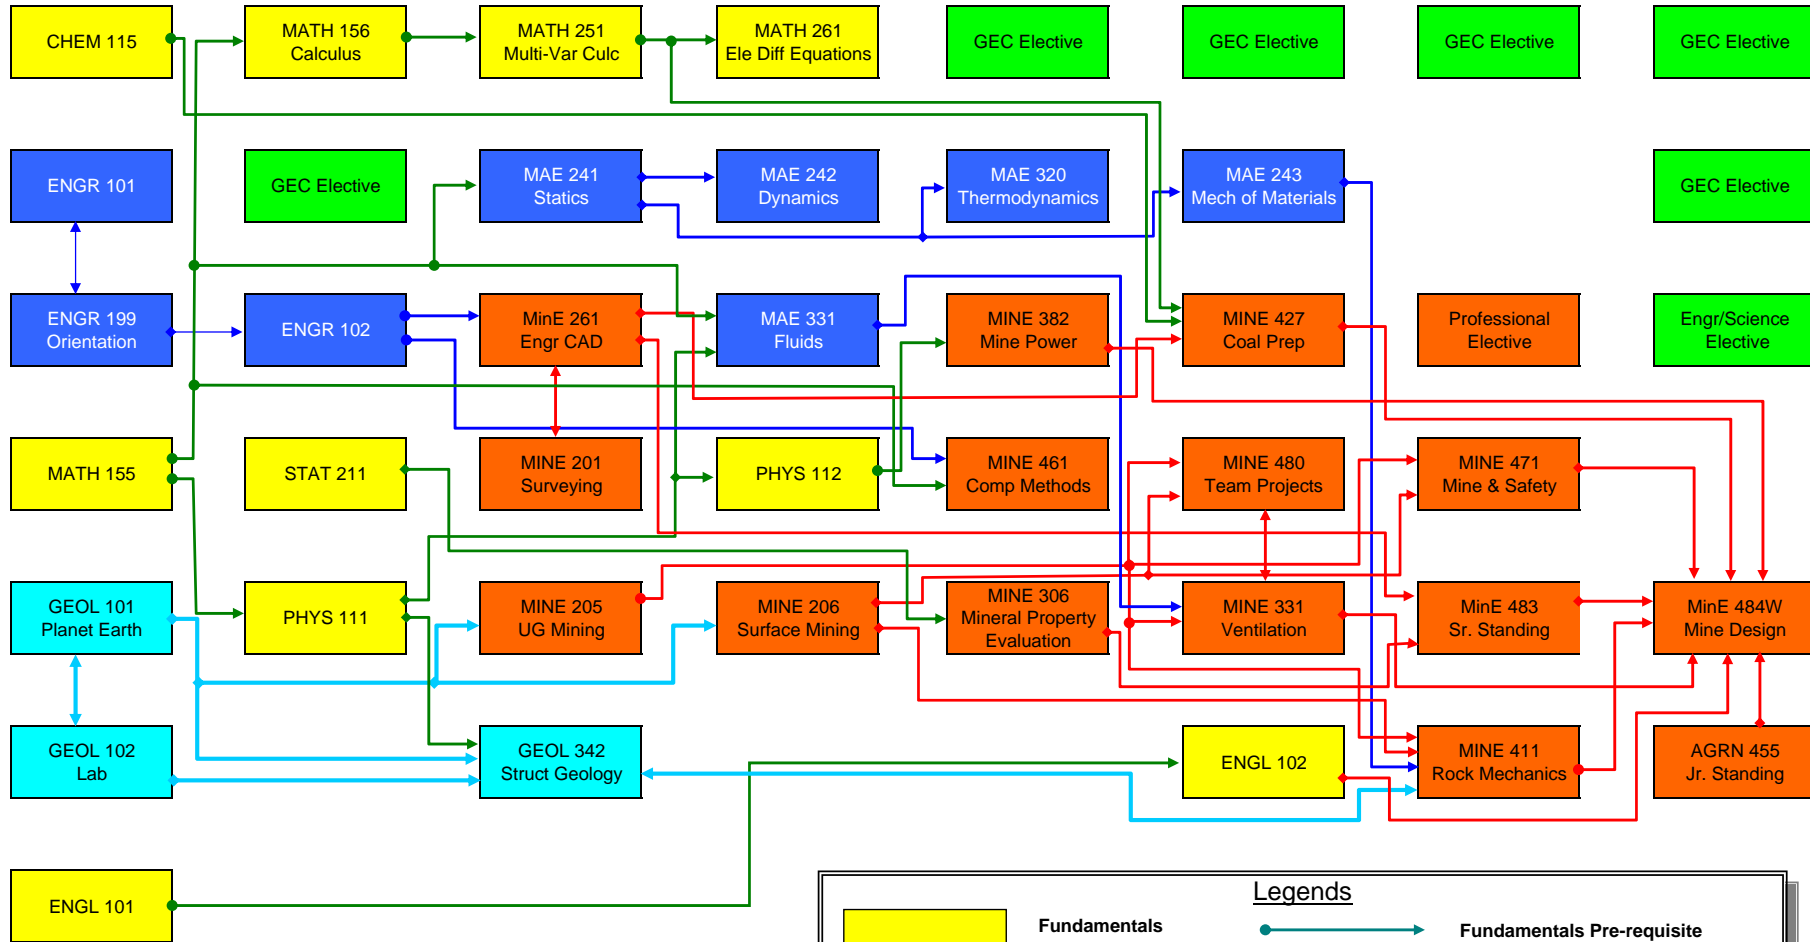

Pre-requisites and Co-requisites for All BS MinE Required Courses

Department of Mining Engineering

1st Year		2nd Year		3rd Year		4th Year	
Fall	Spring	Fall	Spring	Fall	Spring	Fall	Spring

Note: Arrow on one end of the connection line shows pre-requisites
 Arrows on both ends of connection line show co-requisite relationship

Legends			
	Fundamentals	 →	Fundamentals Pre-requisite
	Electives	 ↔	Geology Pre/Co-requisite
	Geology	 →	Engineering Pre/Co-requisite
	Engineering	 →	Mining Engr Pre/Co-requisite
	Mining Engineering	 →	